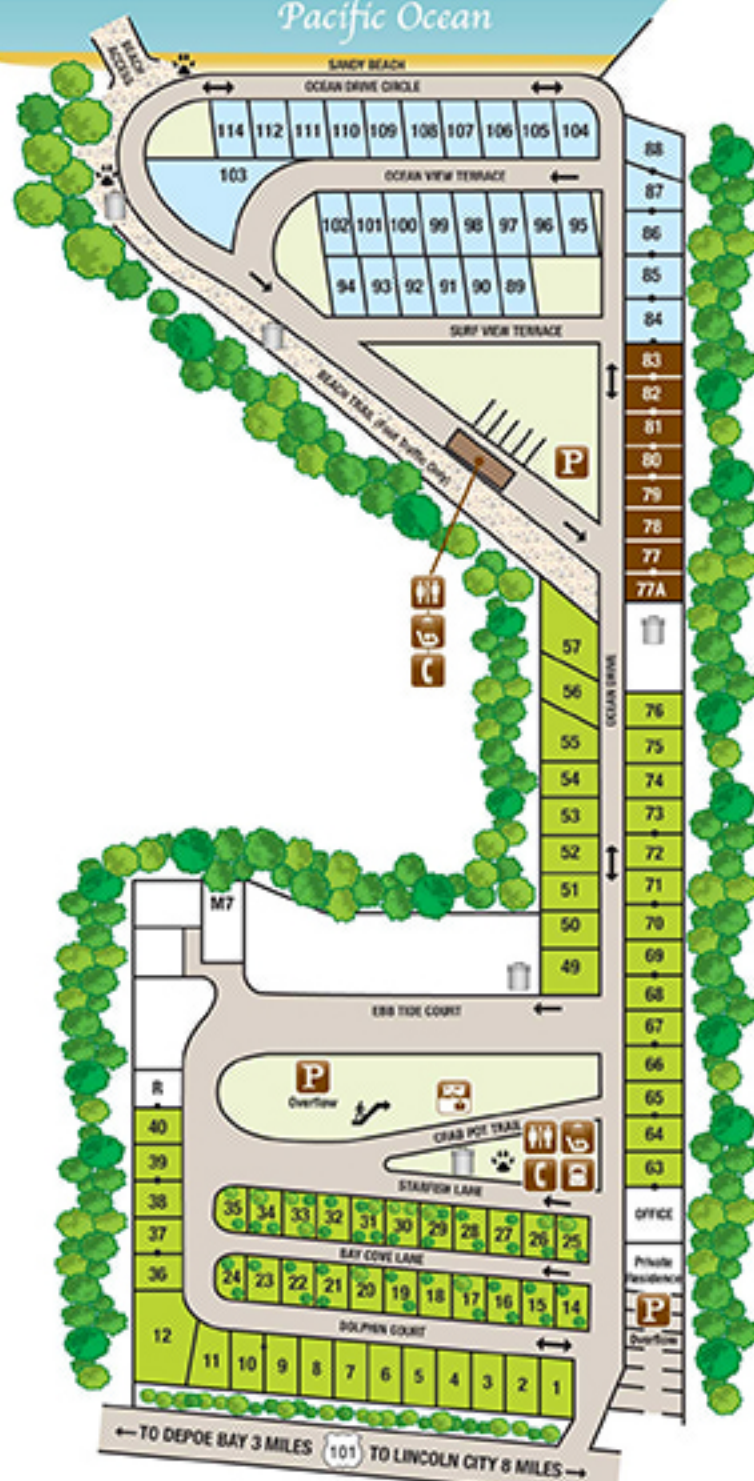

Pacific Ocean

Legend

- | | | | |
|--|------------|--|--------------|
| | Ocean View | | Phone |
| | Hilltop | | Parking |
| | Forest | | Dump Station |
| | Restroom | | Trash Bins |
| | Showers | | Dogi-Pots |
| | Laundry | | |